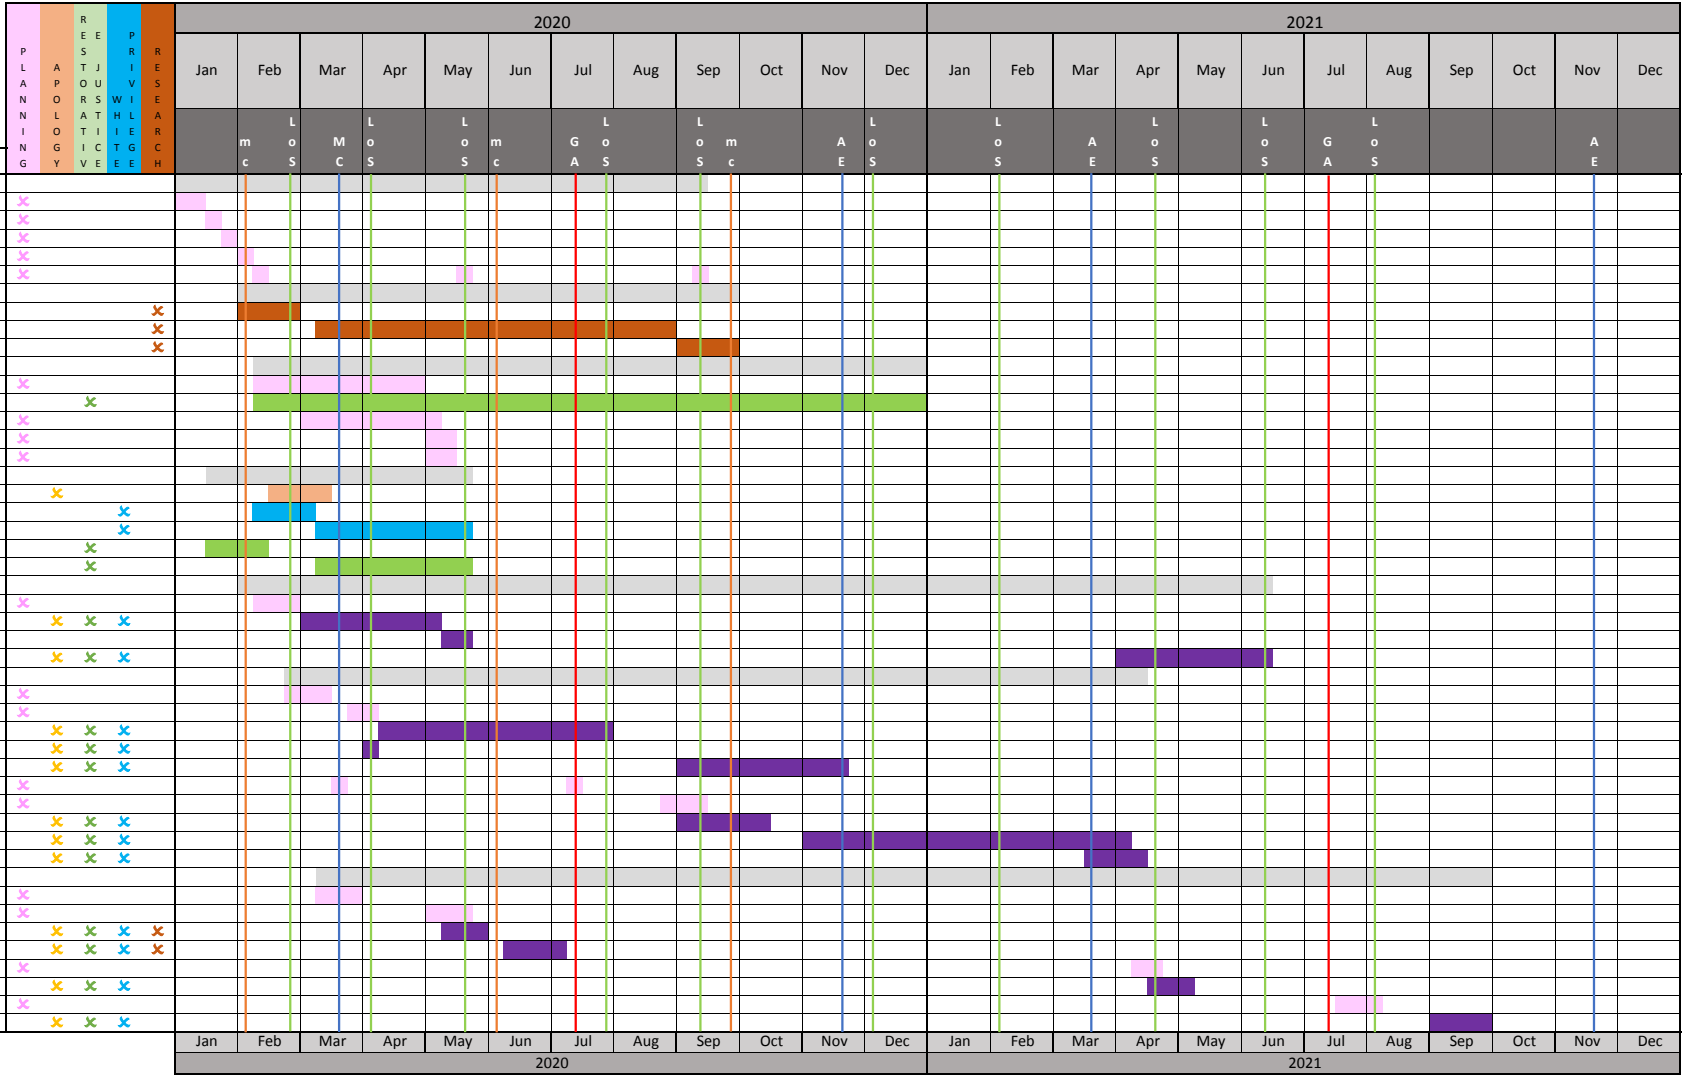

TASK COLOUR KEY	MEETING KEY	
PINK for Planning	Assembly Executive	AE
ORANGE for Apology	LoS Task Group	LoS
GREEN for Restorative Justice	Mission Committee	mc
BLUE for White Privilege	Mission Council	MC
BROWN for Research	General Assembly	GA
PURPLE for combined content		